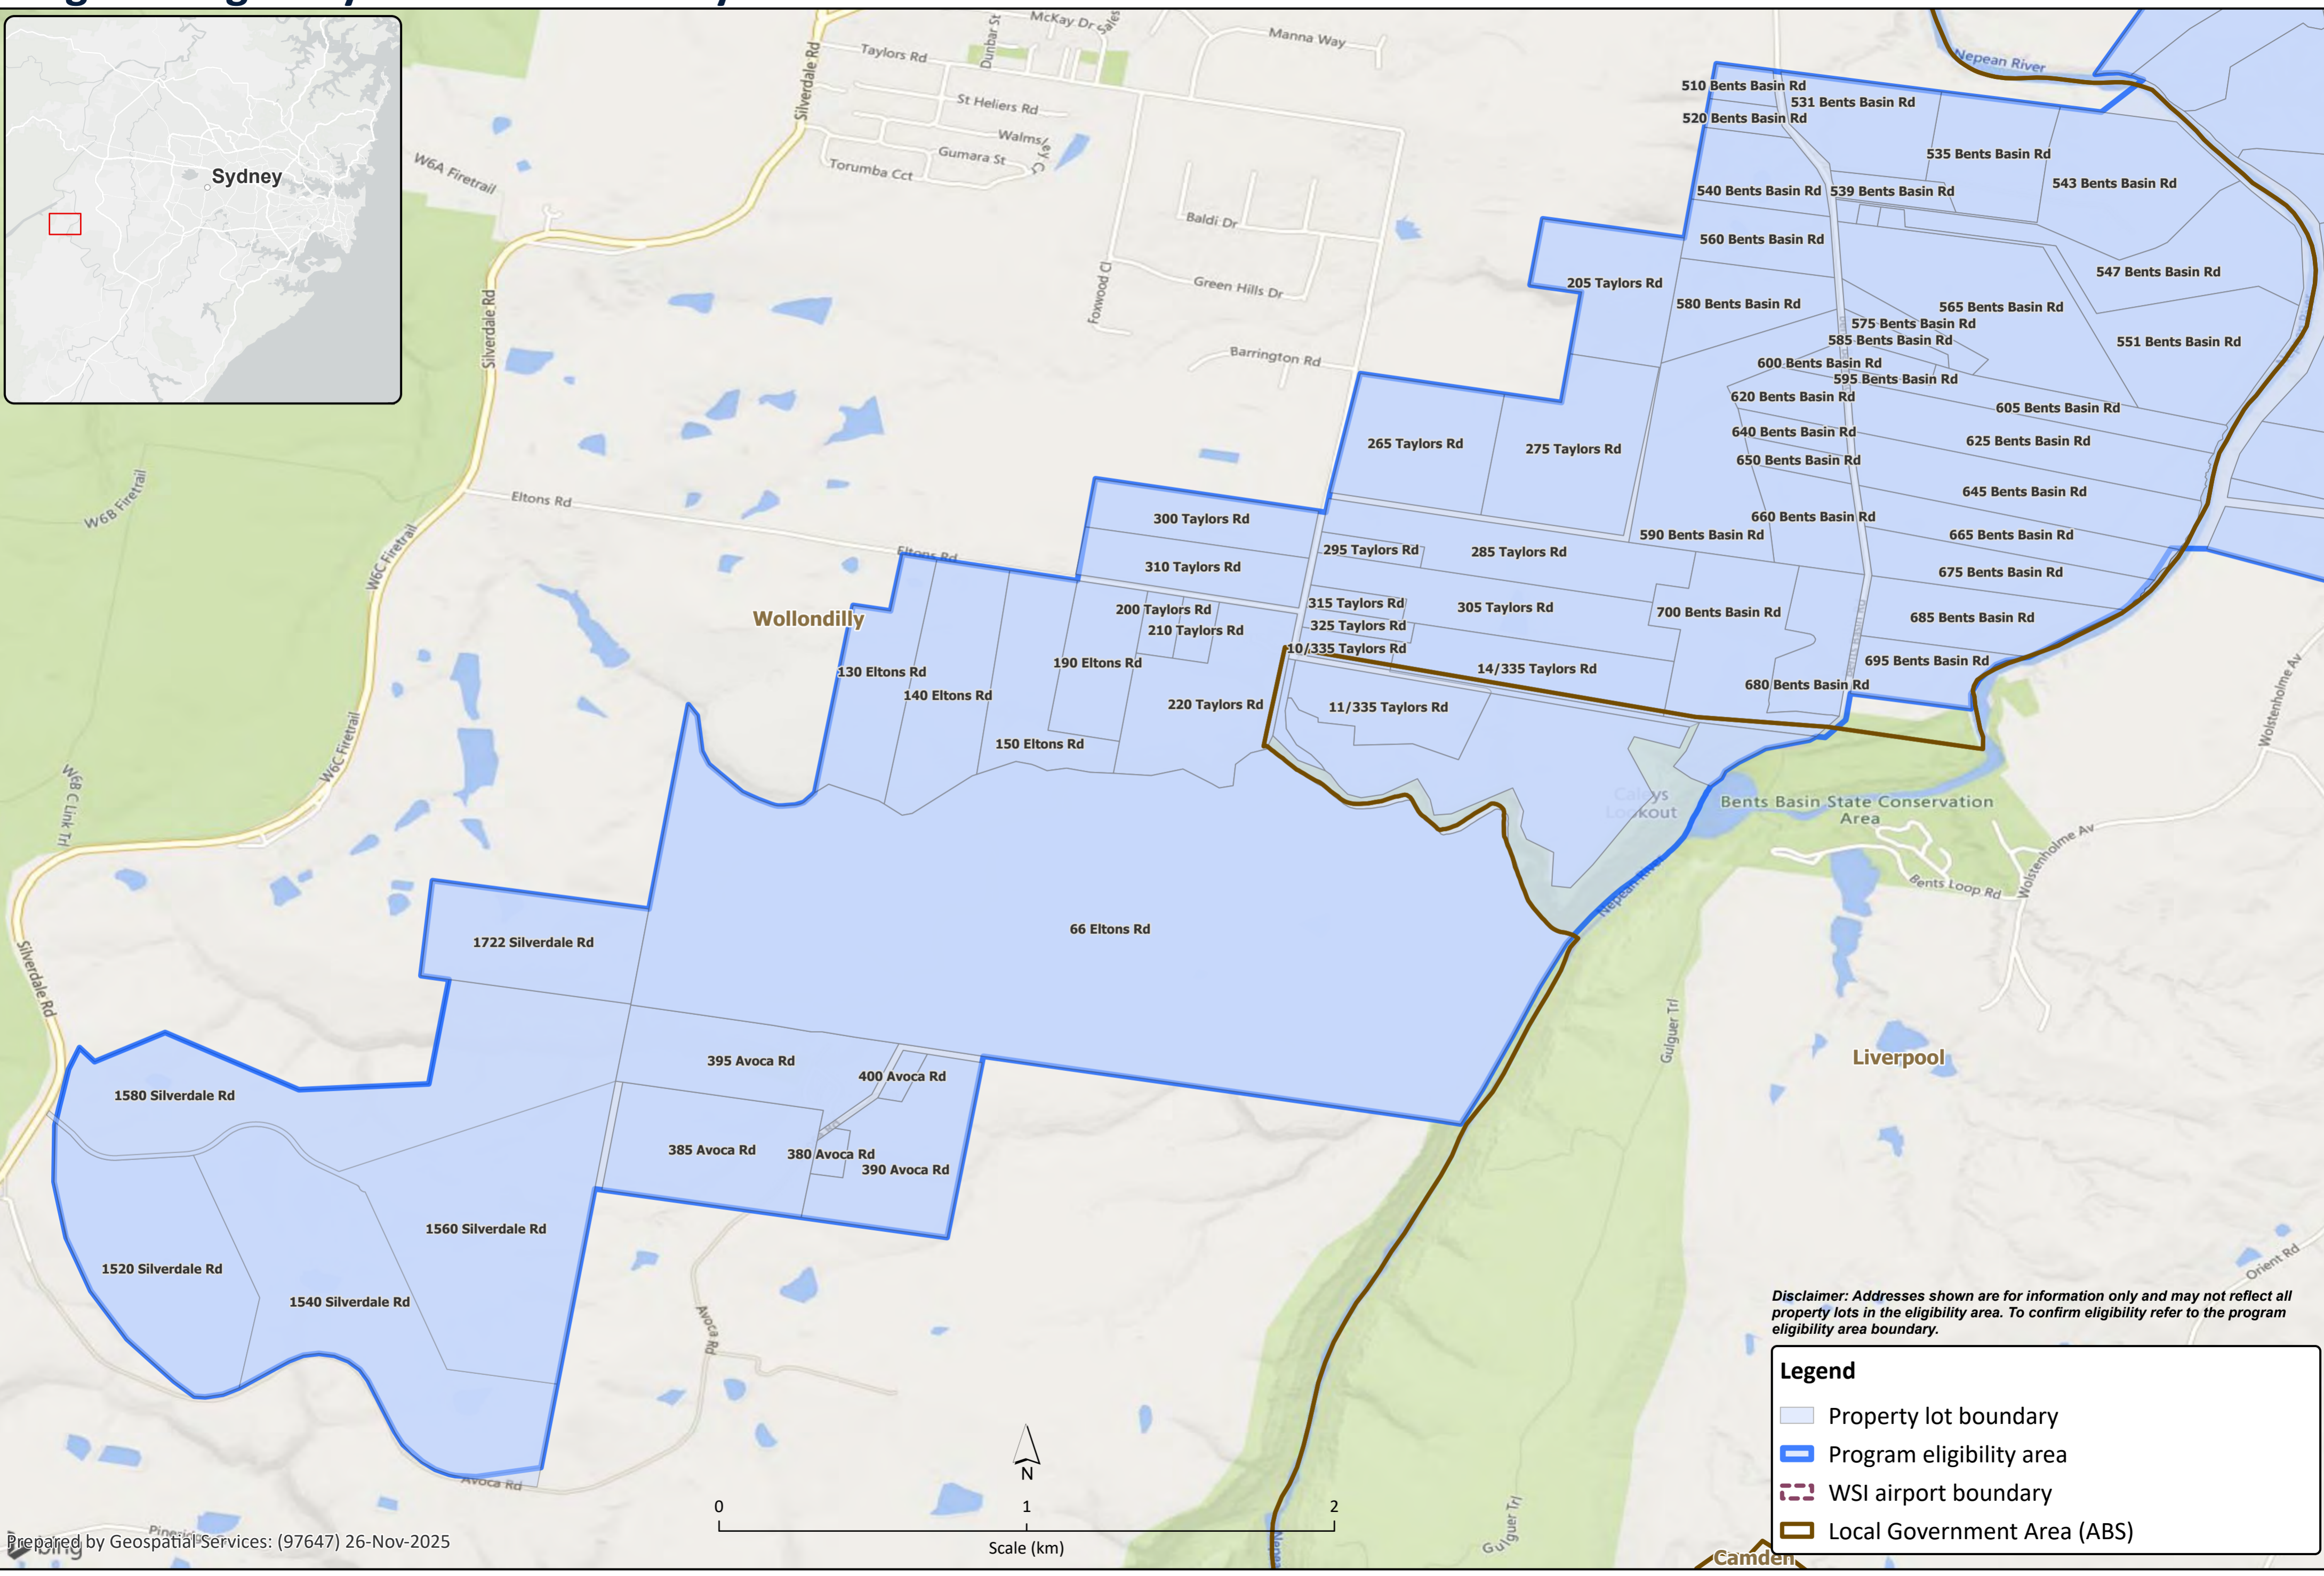

## Program eligibility area - noise treatment

**Legend**

- Property lot boundary
- Program eligibility area
- Local Government Area (ABS)

## Program eligibility area – Wollondilly Local Government Area

*Disclaimer: Addresses shown are for information only and may not reflect all property lots in the eligibility area. To confirm eligibility refer to the program eligibility area boundary.*

**Legend**

- Property lot boundary
- Program eligibility area
- WSI airport boundary
- Local Government Area (ABS)

**Legend**

- Property lot boundary
- Program eligibility area