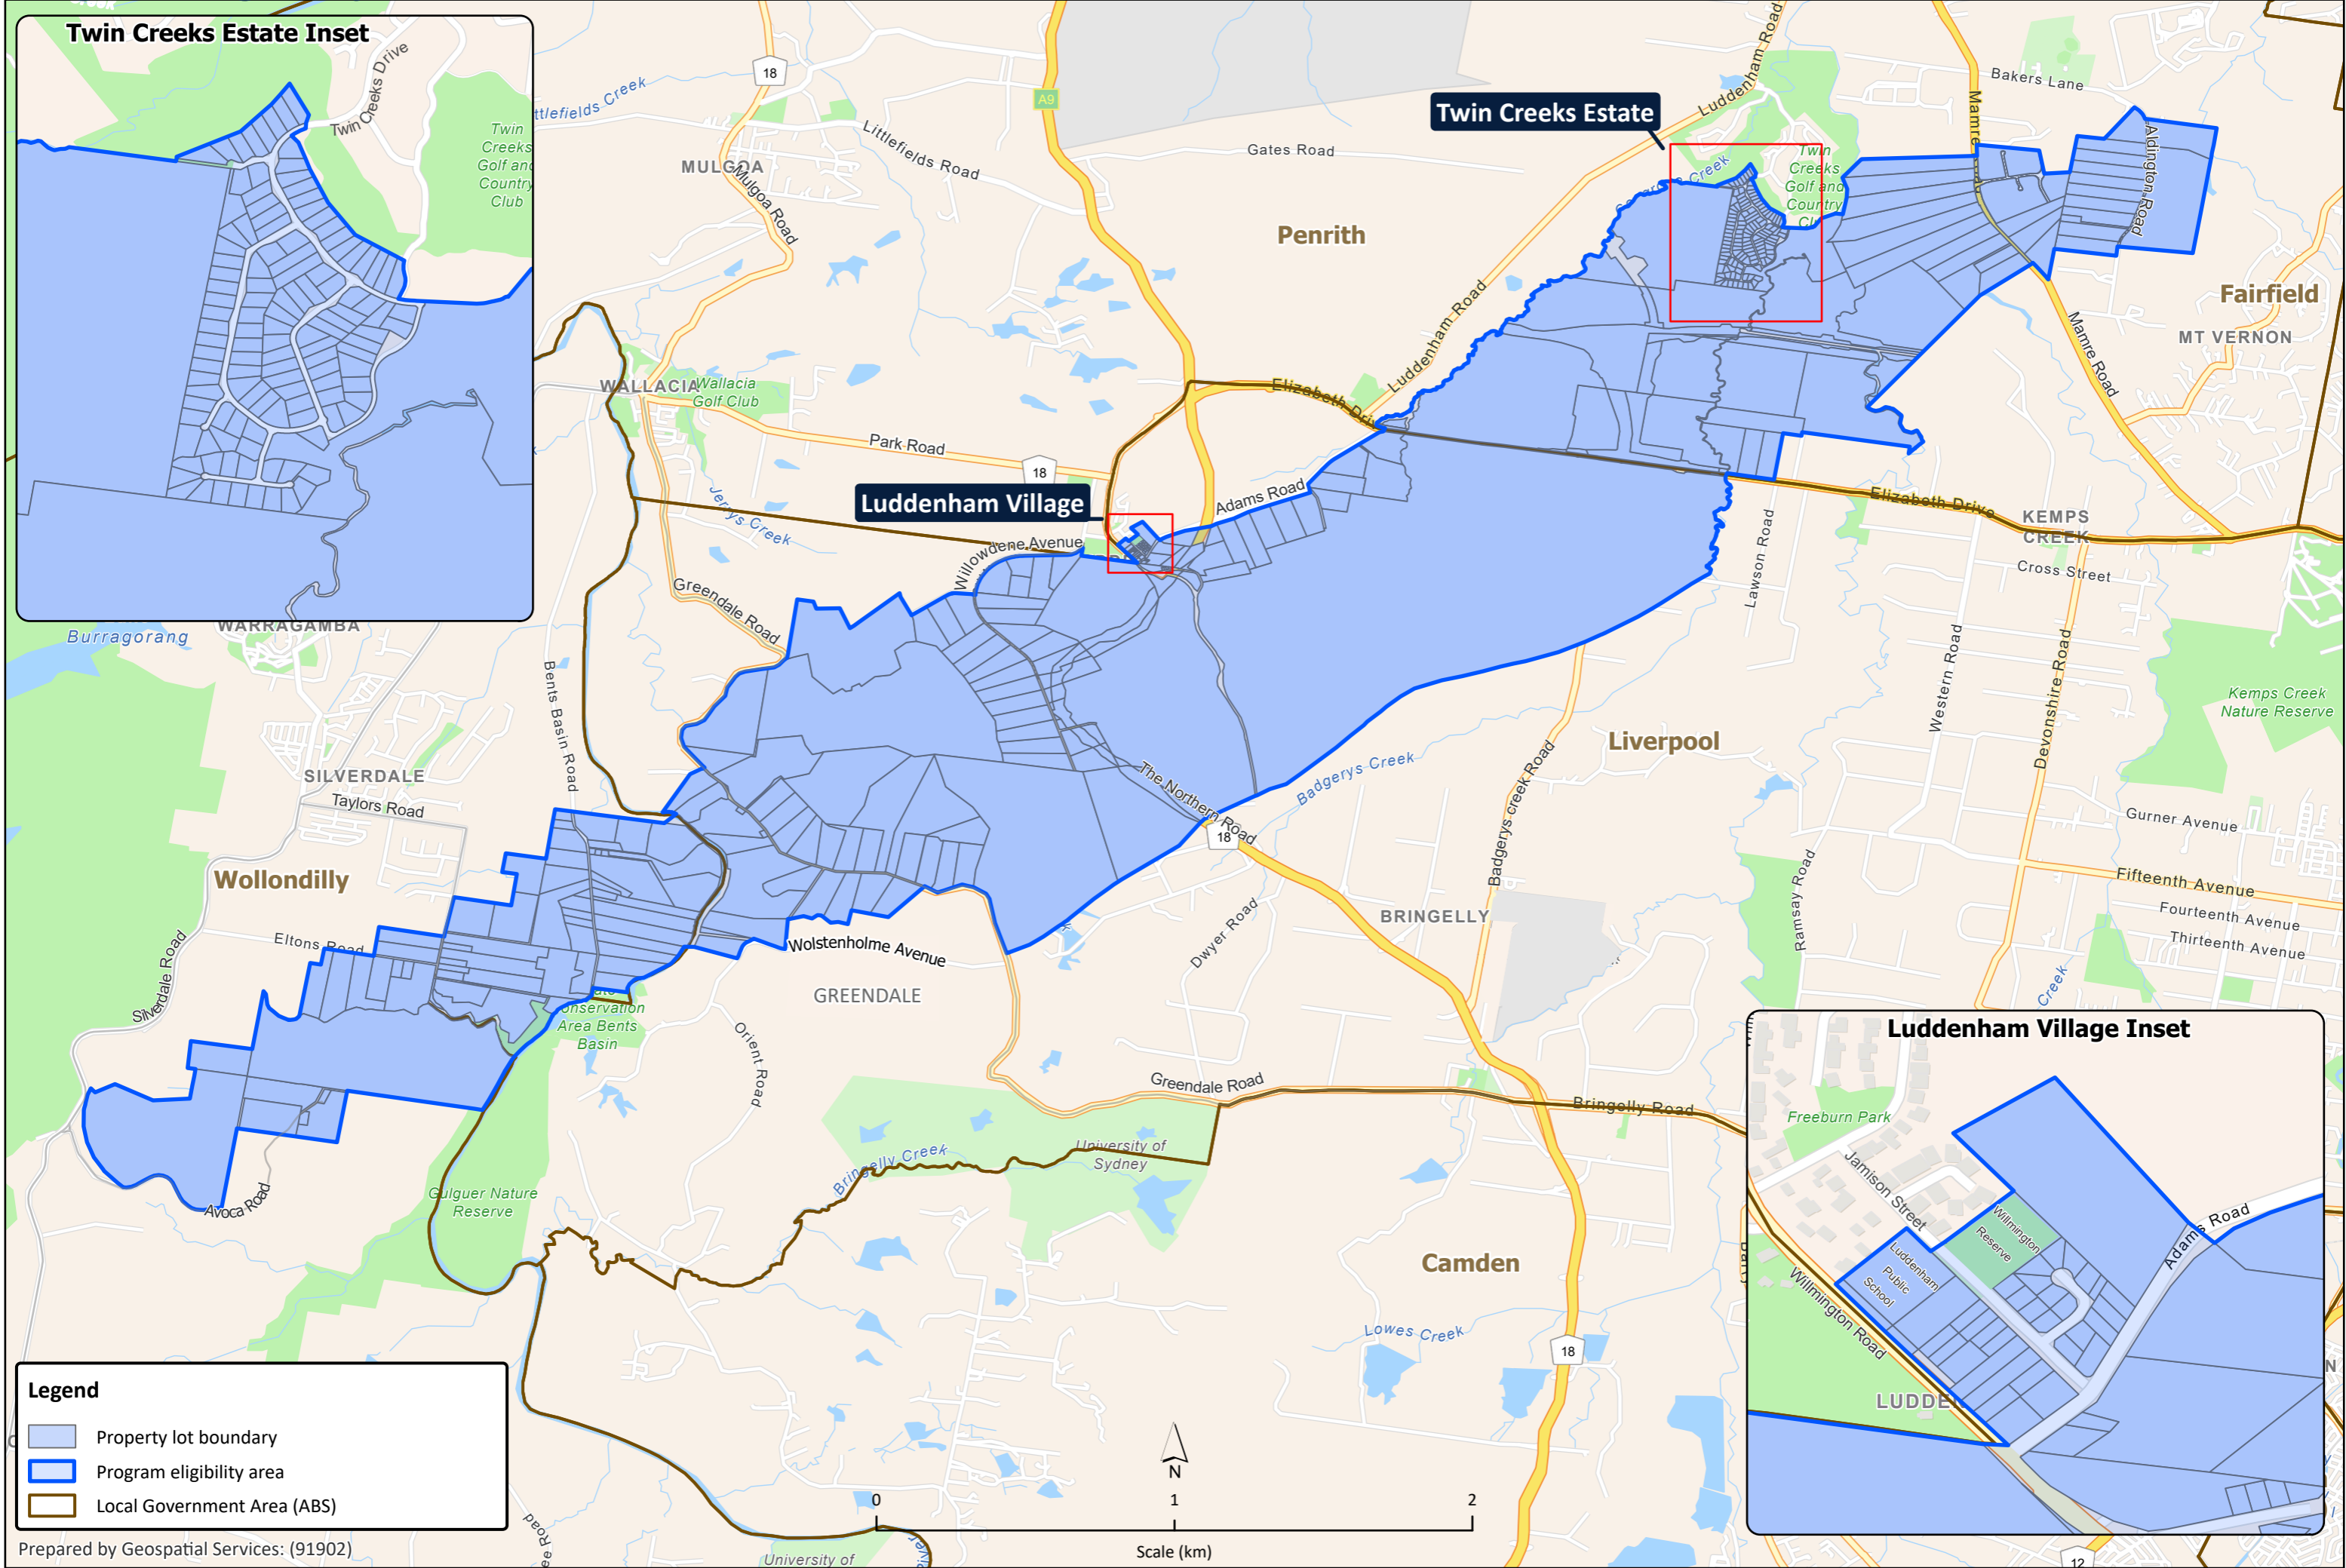

## Program eligibility area - noise treatment

**Legend**

- Property lot boundary
- Program eligibility area
- Local Government Area (ABS)

## Program eligibility area – Wollondilly Local Government Area

*Disclaimer: Addresses shown are for information only and may not reflect all property lots in the eligibility area. To confirm eligibility refer to the program eligibility area boundary.*

**Legend**

- Property lot boundary
- Program eligibility area
- WSI airport boundary
- Local Government Area (ABS)

**Legend**

- Property lot boundary
- Program eligibility area