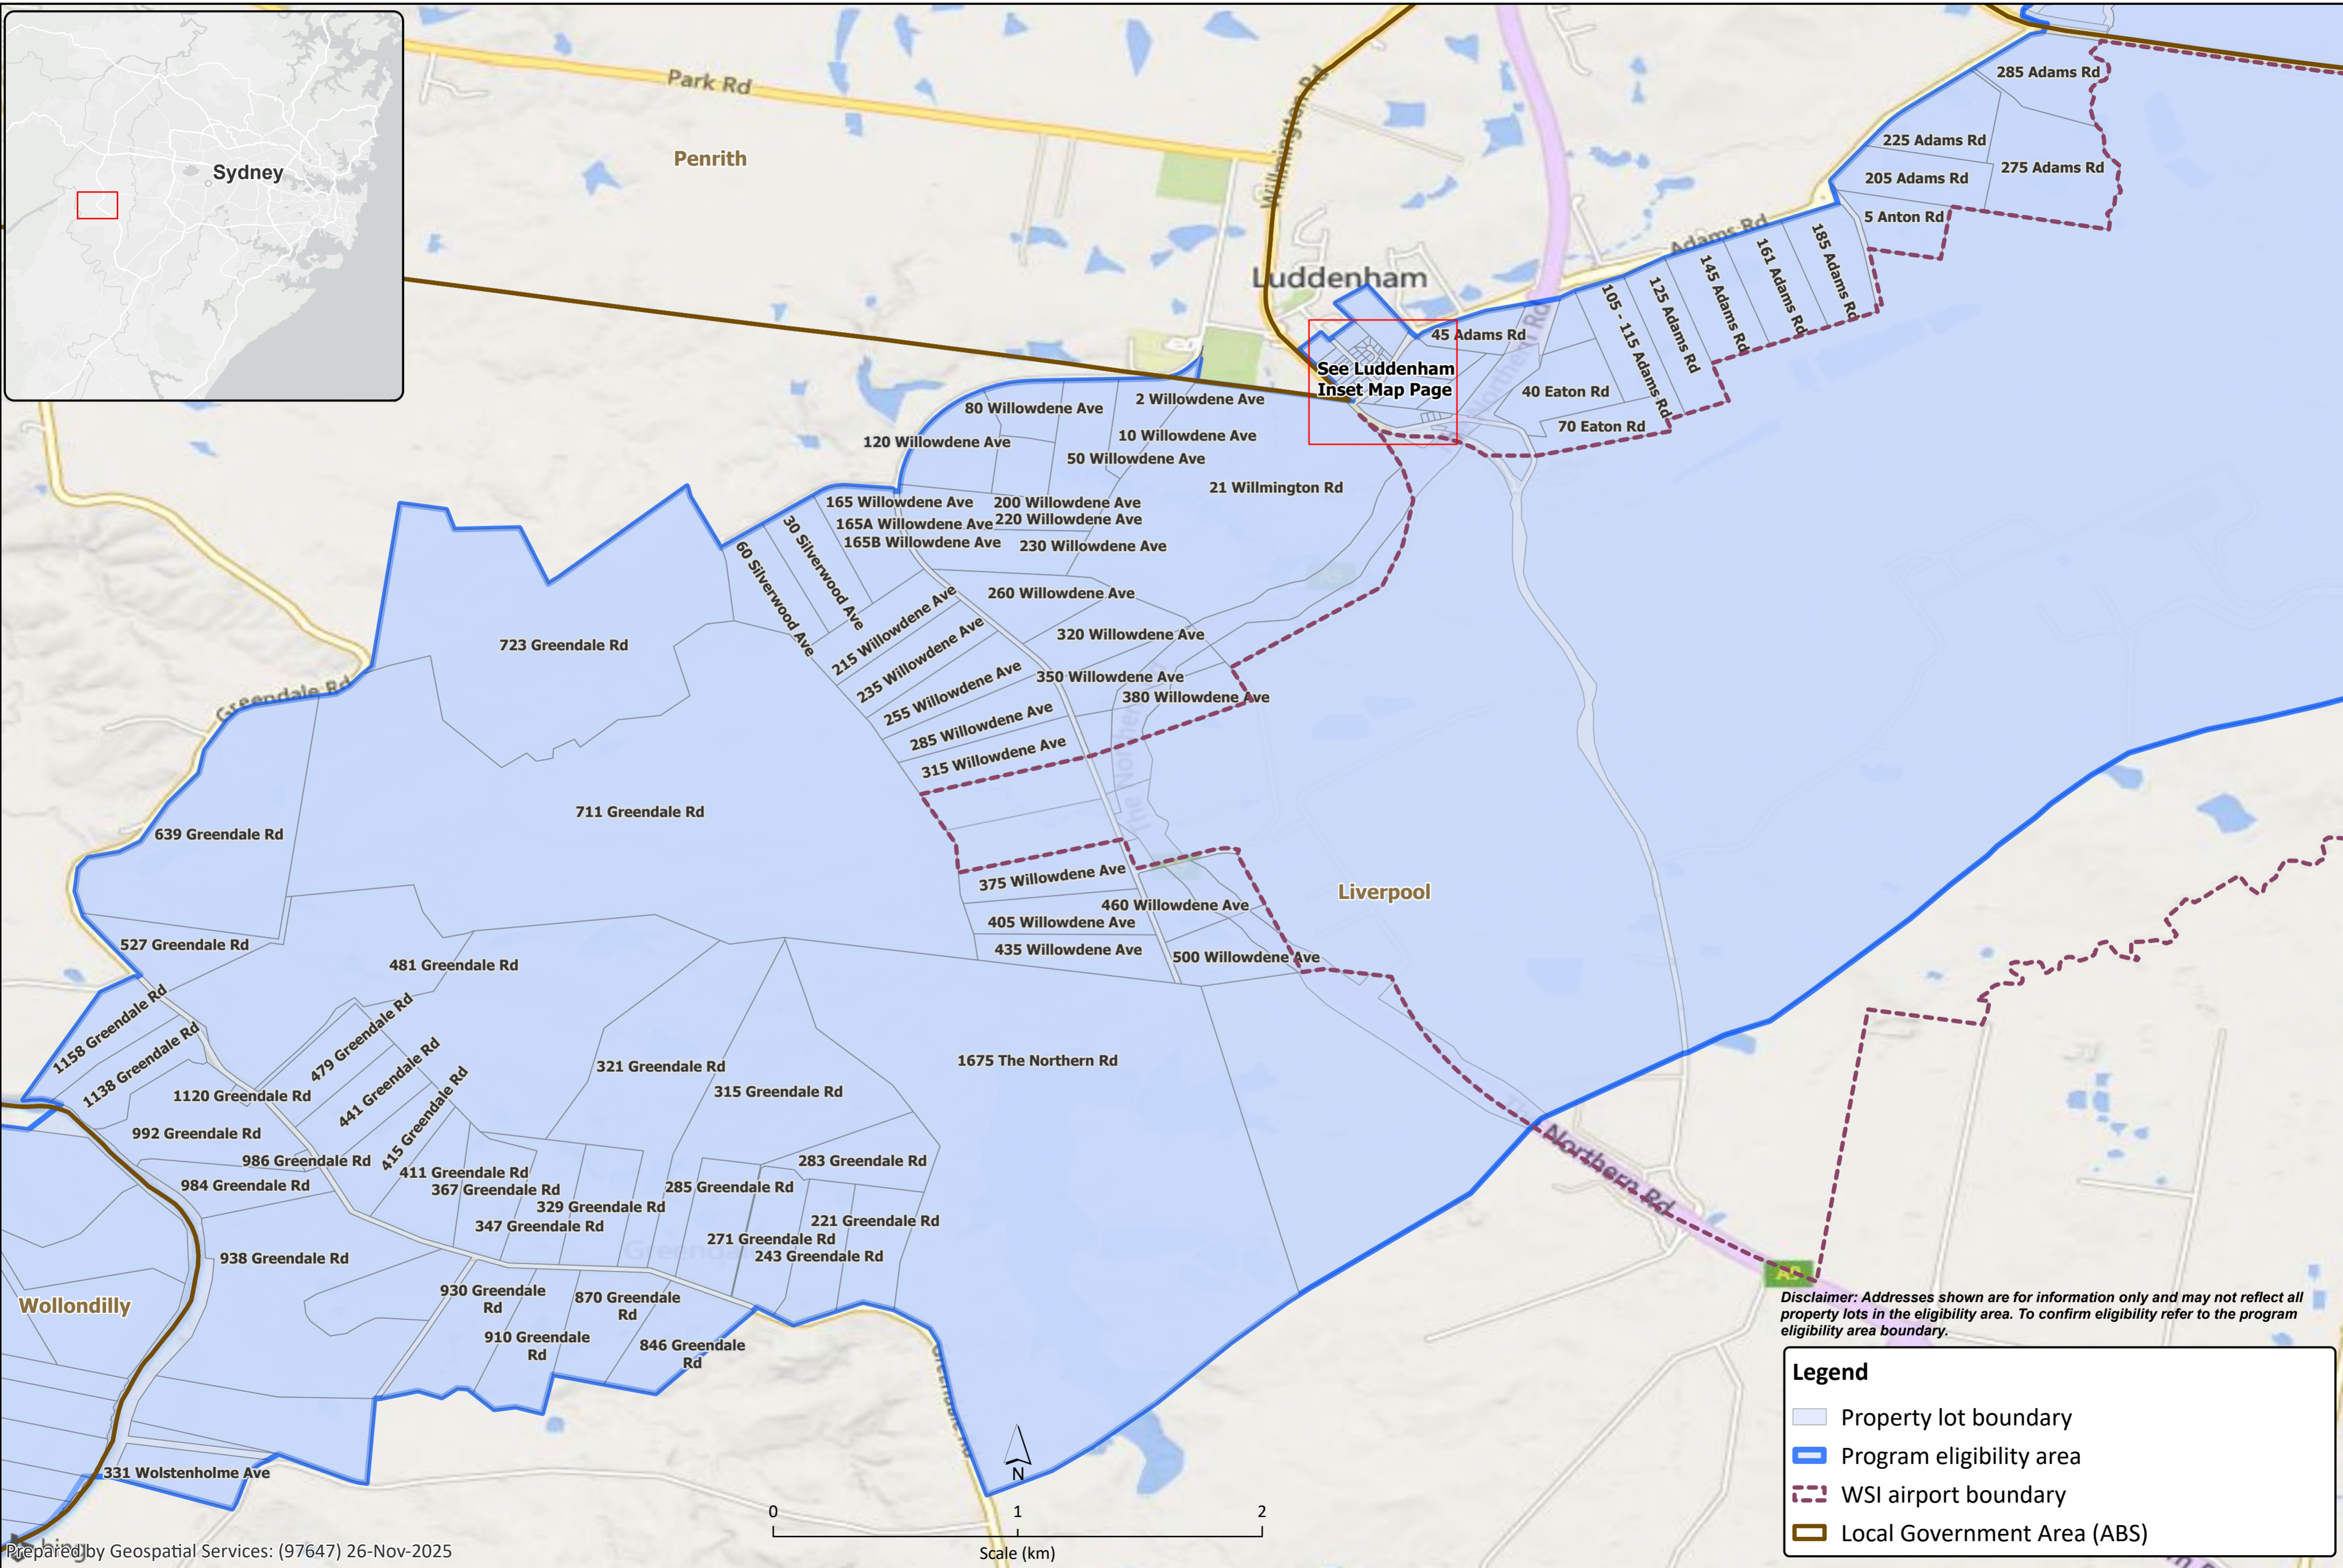

## Program eligibility area – Wollondilly Local Government Area

*Disclaimer: Addresses shown are for information only and may not reflect all property lots in the eligibility area. To confirm eligibility refer to the program eligibility area boundary.*

**Legend**

- Property lot boundary
- Program eligibility area
- WSI airport boundary
- Local Government Area (ABS)

## Program eligibility area – Liverpool Local Government Area

*Disclaimer: Addresses shown are for information only and may not reflect all property lots in the eligibility area. To confirm eligibility refer to the program eligibility area boundary.*

**Legend**

- Property lot boundary
- Program eligibility area