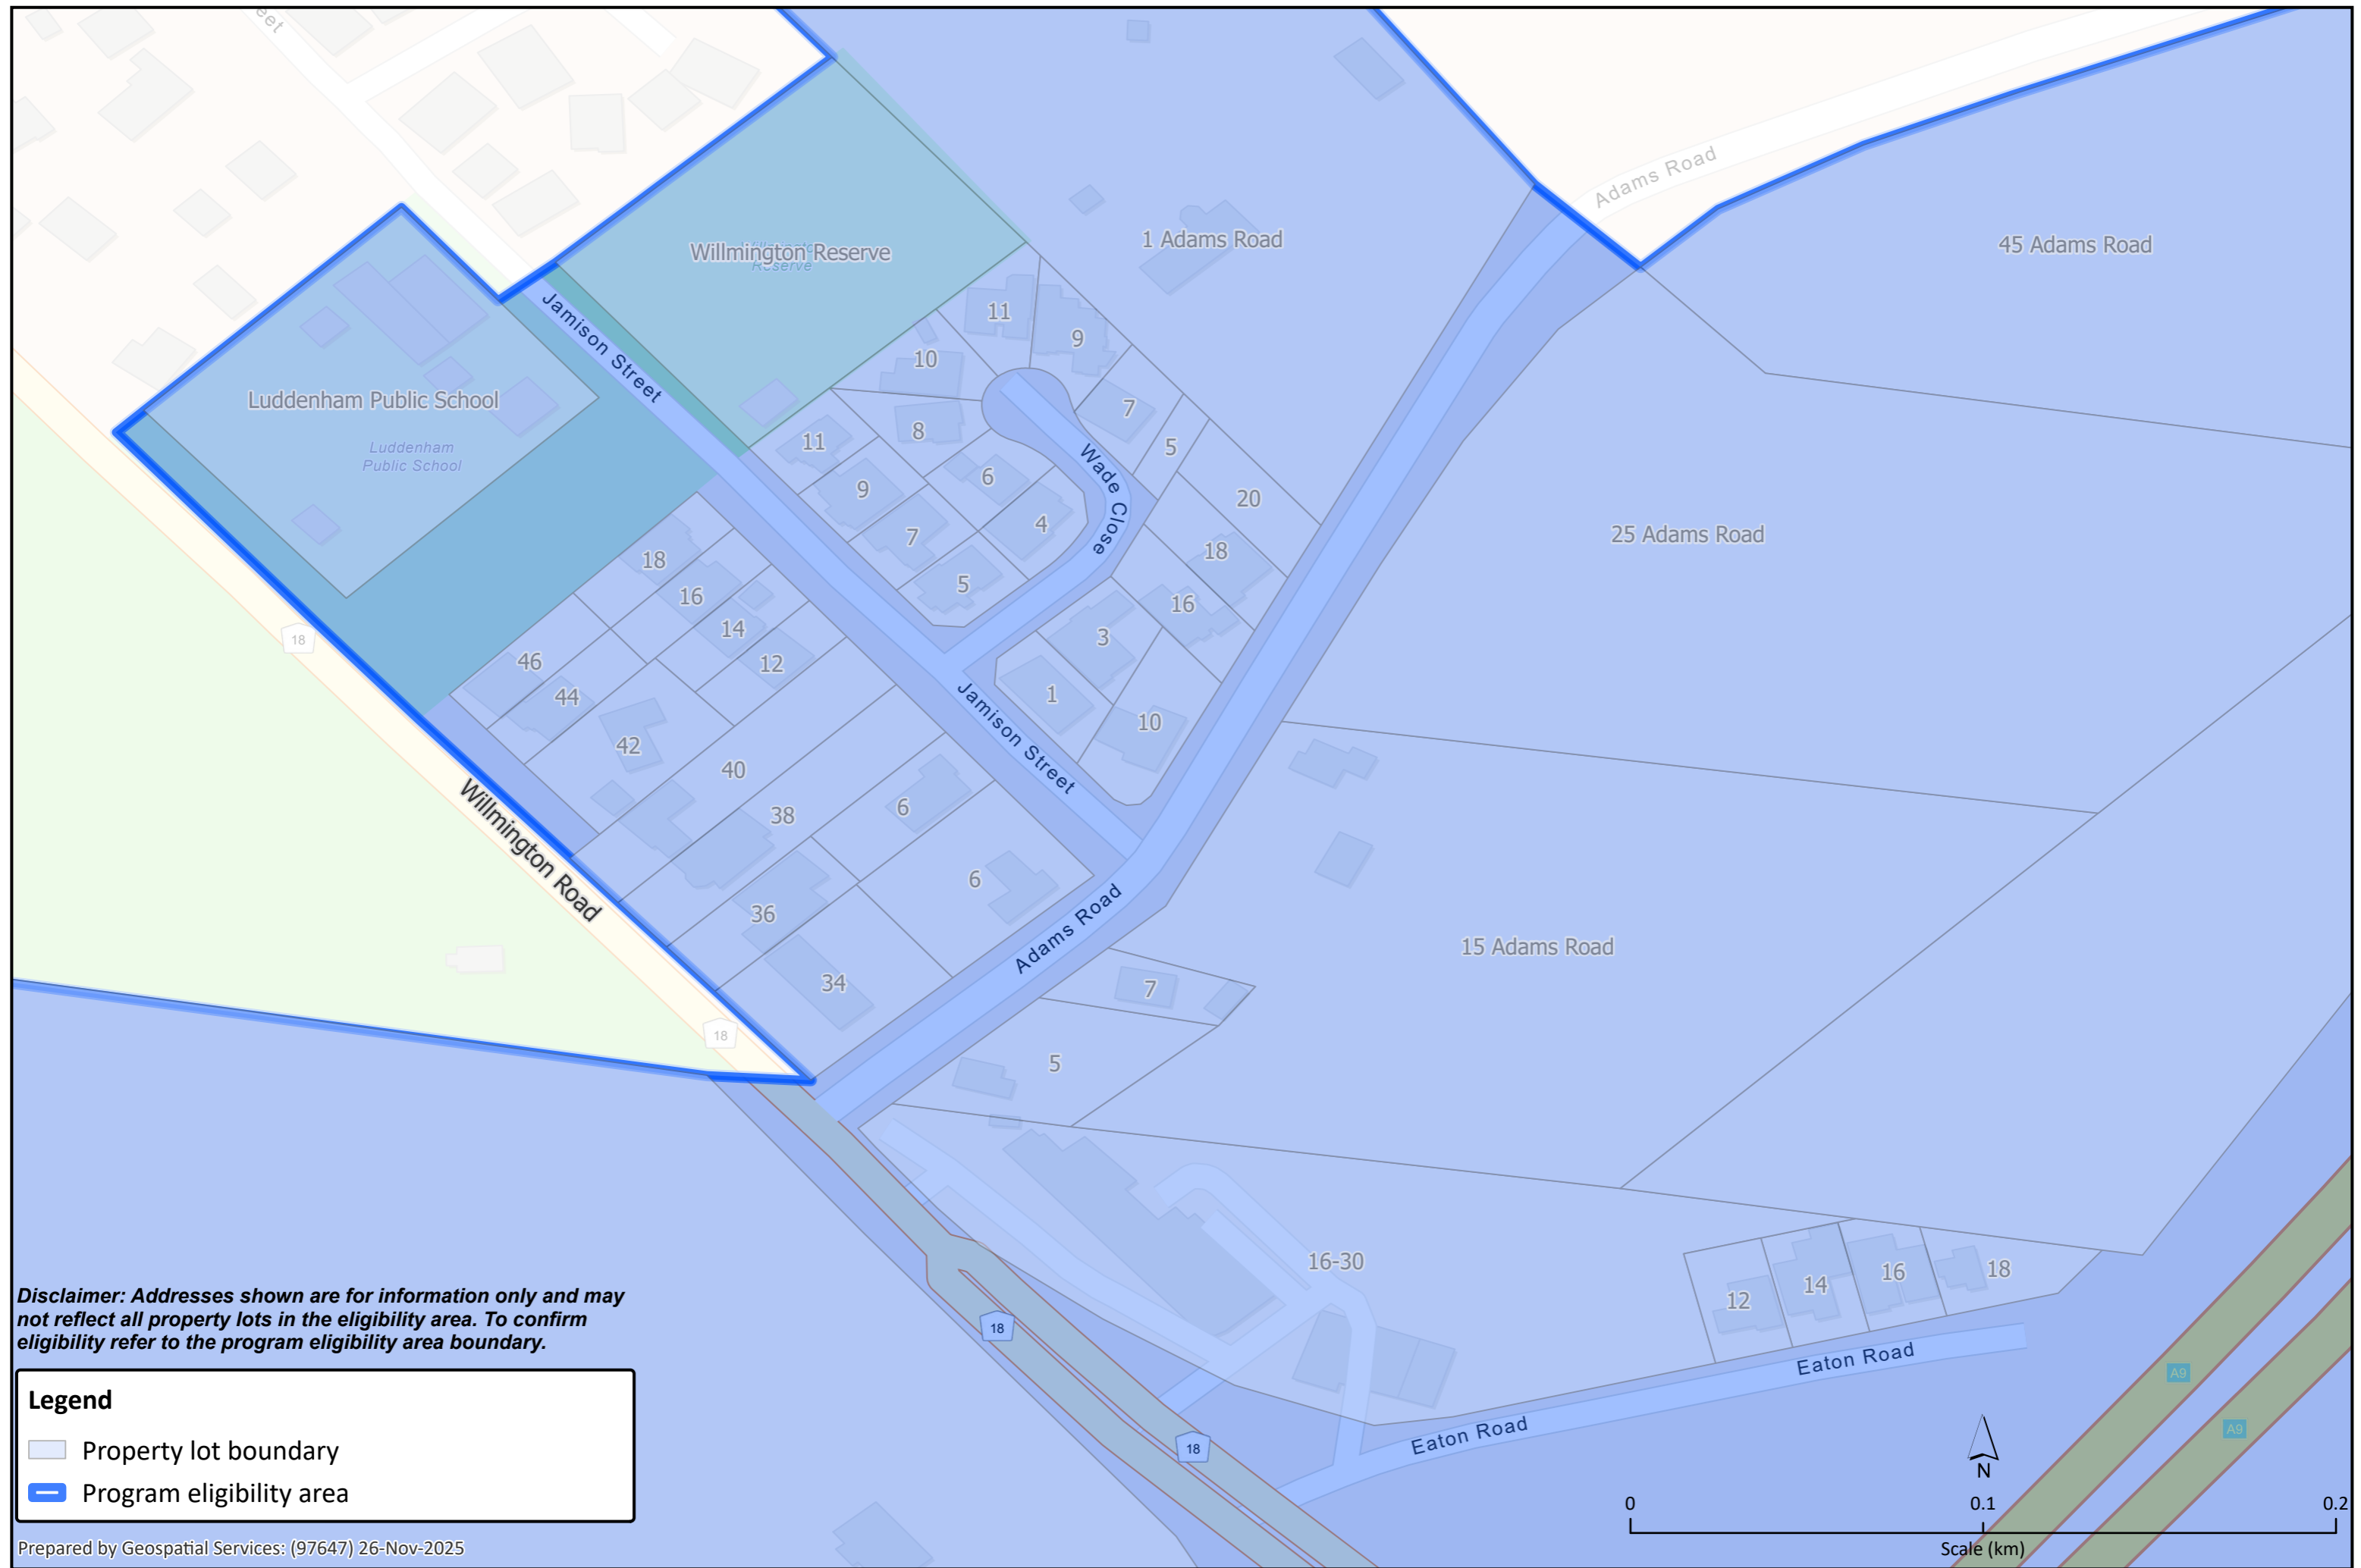

WSI Noise Insulation Program

Program eligibility area – Luddenham detail

Disclaimer: Addresses shown are for information only and may not reflect all property lots in the eligibility area. To confirm eligibility refer to the program eligibility area boundary.

Legend

- Property lot boundary
- Program eligibility area